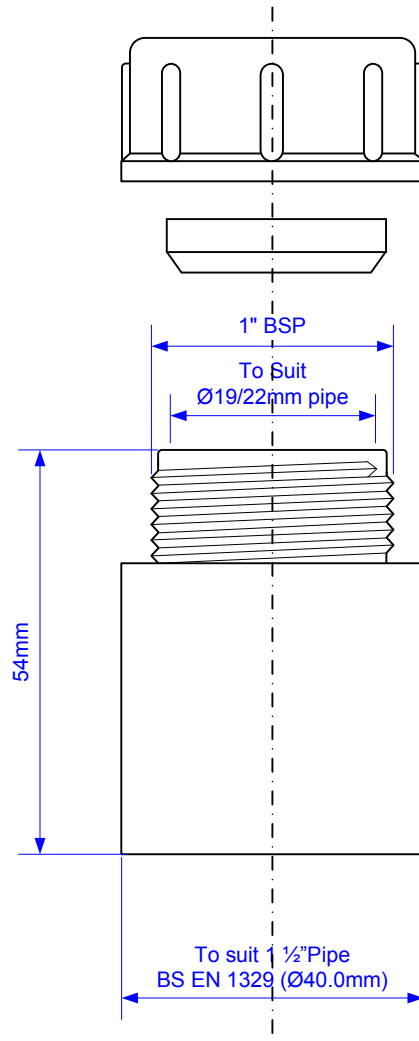

Code:

R17

© McALPINE
18/08/2011

Drawing verified
correct as of: 17/03/2015
RM

DRAWN BY
RM

REVISED
17/03/2015

FILENAME
R17.VSD

SCALE
1:1