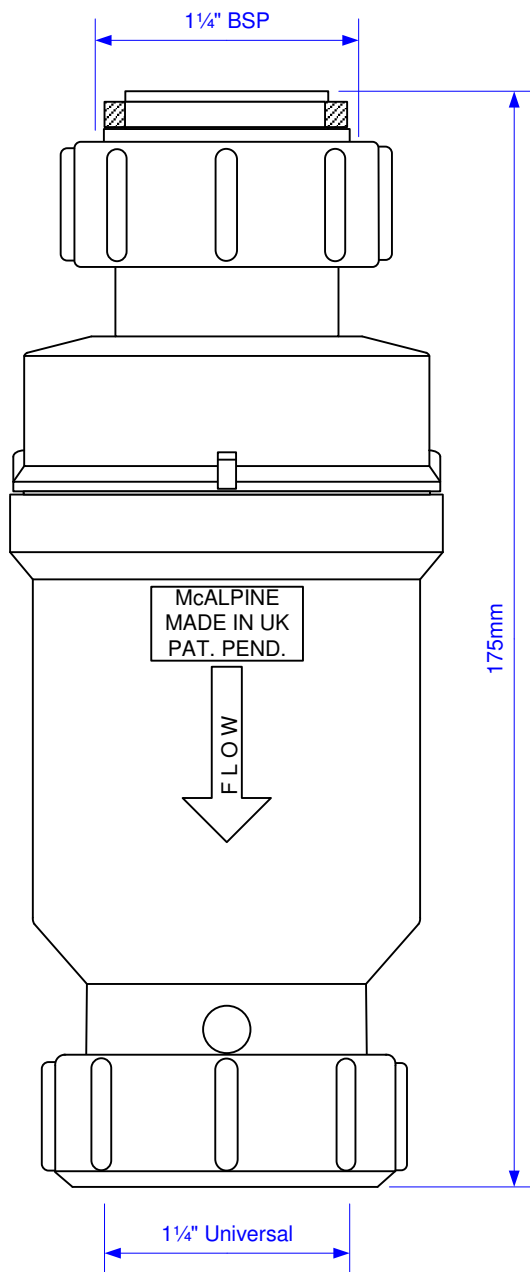

Code:

MACVALVE-1

© McALPINE
23/07/15

Drawing verified
correct as of:

M.M
25/01/16

DRAWN BY
M.GILMOUR

REVISED
06/10/15

FILENAME
MACVALVE-1(ASS).VSD

MATERIAL
ADS/DEV1293(ABS)

SCALE
1: 1.2

DATE
23/07/15